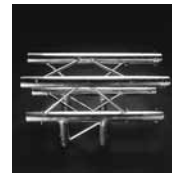

Adidas 7-on-7 Challenge

Landshark Stadium (Miami, FL)

8 Different Connectors

Straight sections
to 9'10"

2-way 90°

2-way 120°

2-way 135°

2-way 150°

3-way 90°

3-way 180°

4-way 180°

Ready to go? Want to learn more?
Call us toll-free 24/7 at 1-800-426-9496 or visit www.BrittenBanners.com

Britten
Banner Partner to the World