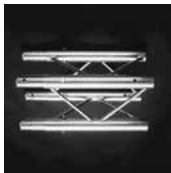

8 Different Connectors

Straight sections
to 9'10"